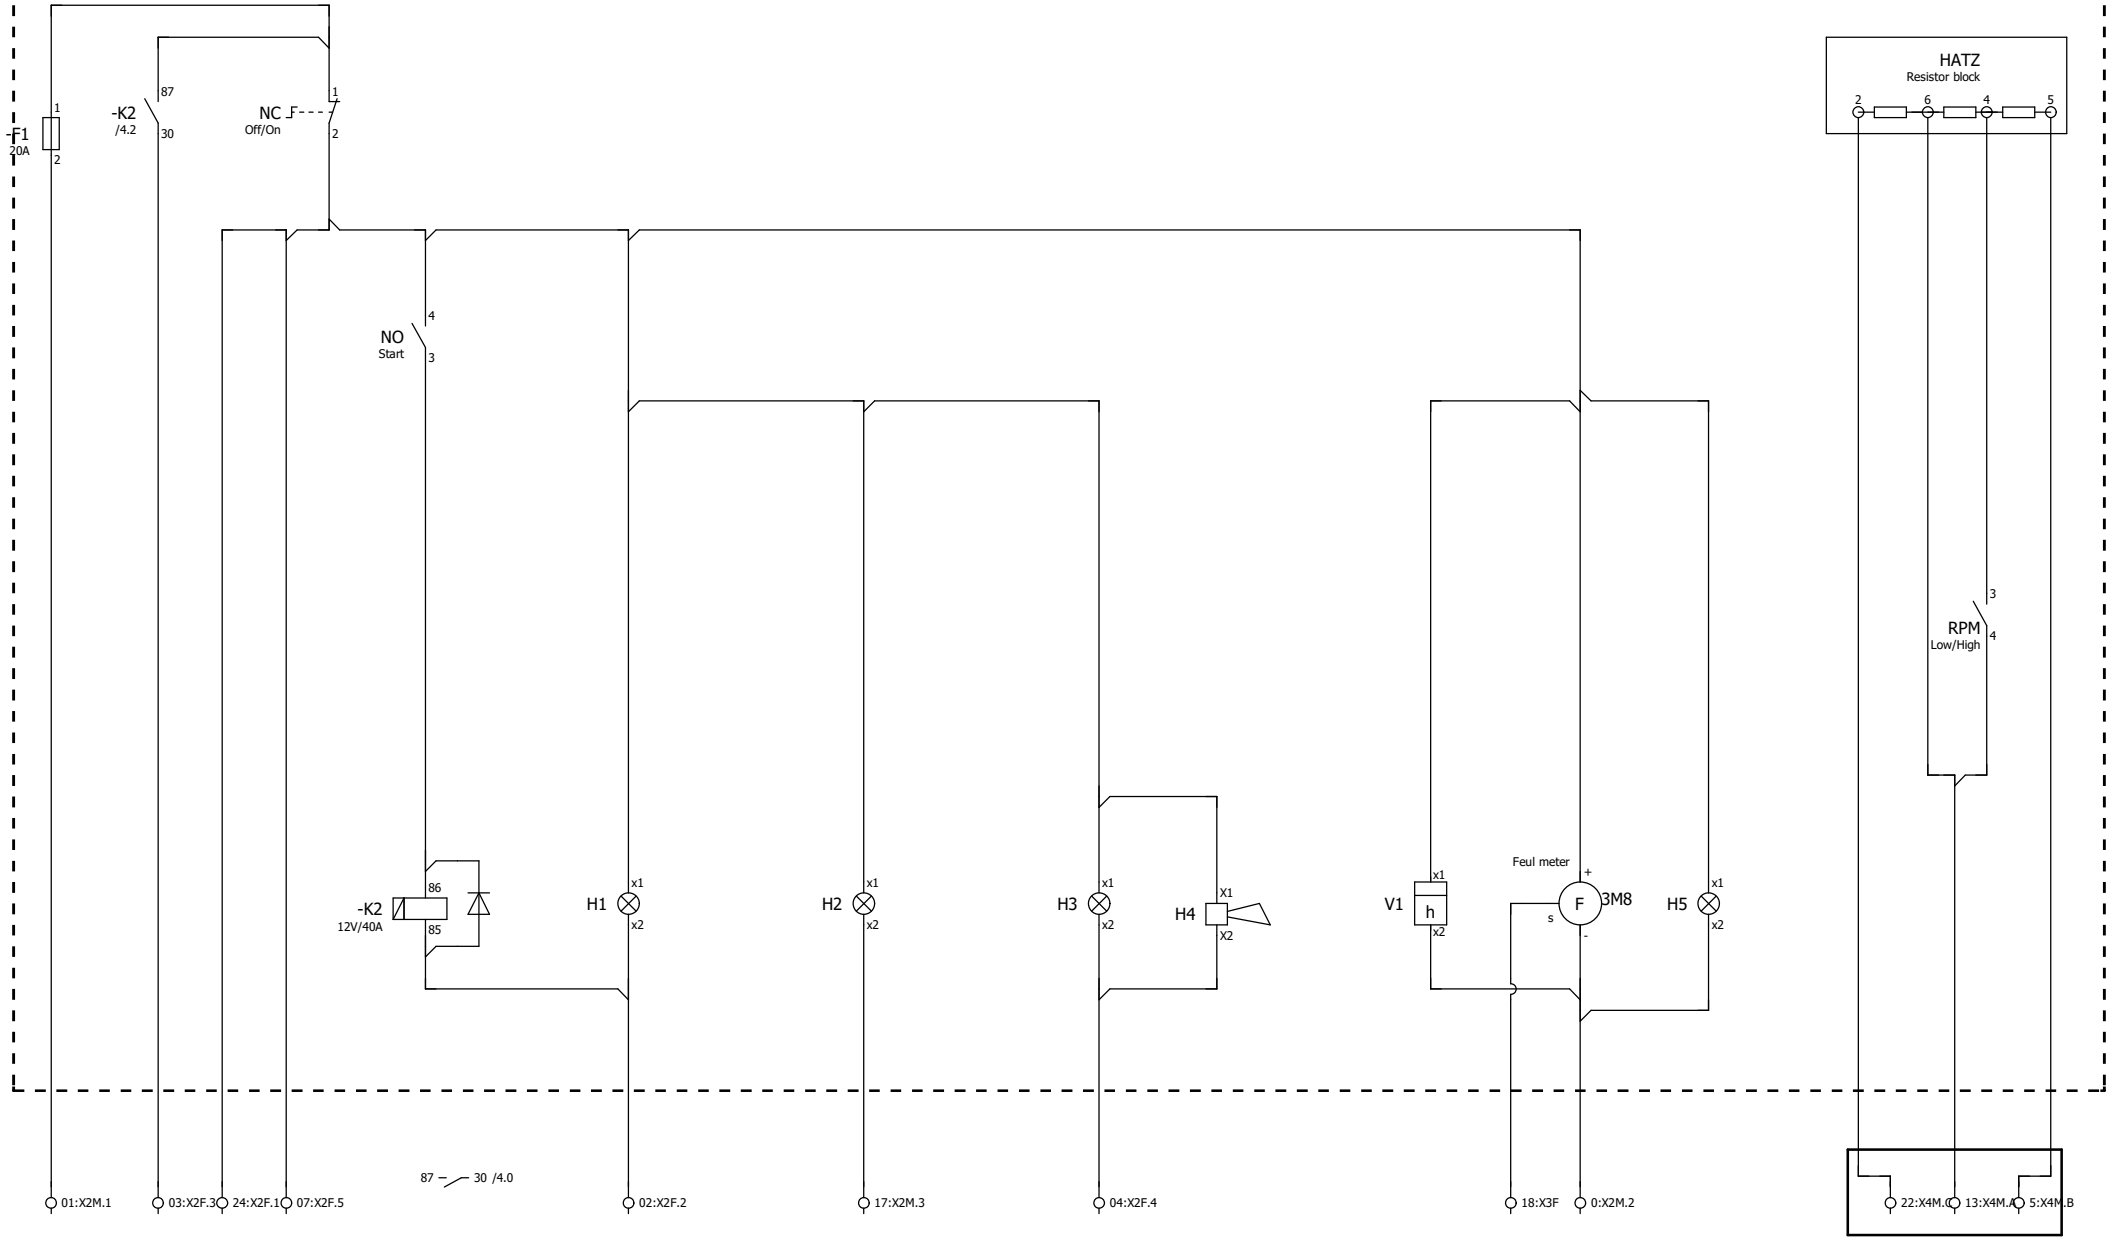

Overview Plug Connection

Explain Plug Connection Code

Wire Plug Plug Pin

24:X2F.1

Dashboard

Dynamo Light

Engine Light

Oli Light

Buzzer

Hour counter

Fuellevel

DT04-3P/ Plug

Table of Nota

"Nota date is the date of posting a comment"

Page	Column	Nota	Date	Process	X