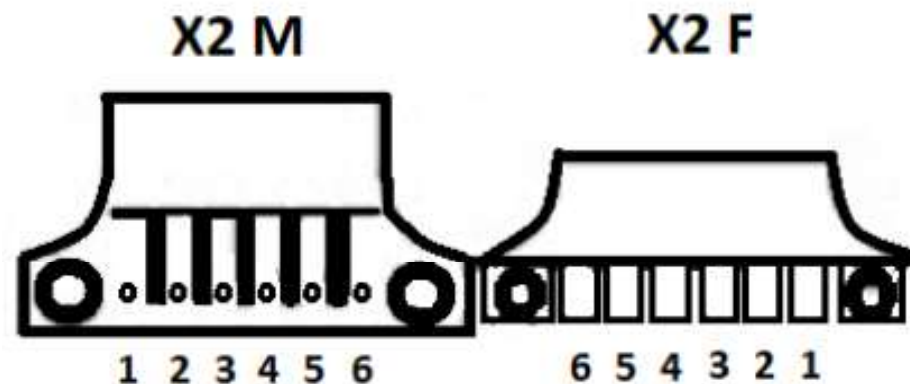

Overview Plug Connection

Explain Plug Connection Code

Wire   Plug   Plug Pin

24:X2F.1